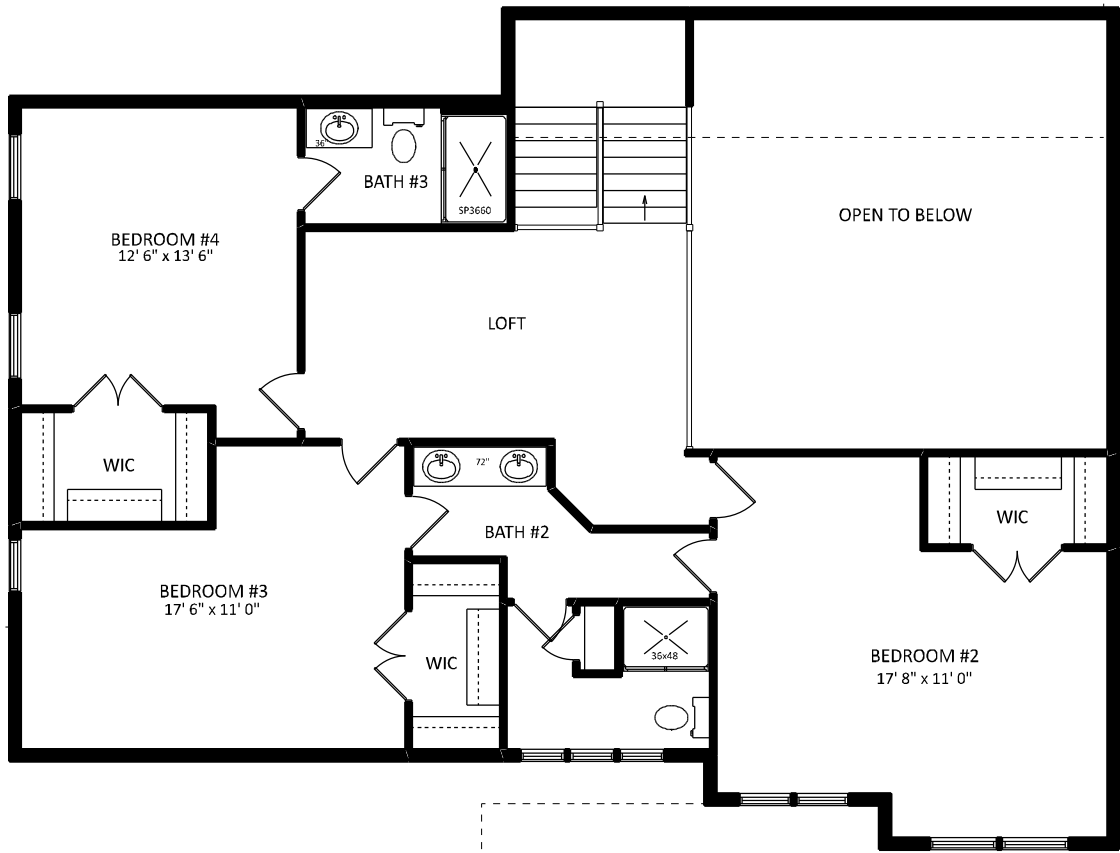

a better way to build

1849 W. Lincoln Ave.
Goshen, IN 46526
574-533-3100

JOB NAME	CLEMENS Brian and JaNeille
JOB LOCATION	57298 Jefferson Parkway Bristol 46507
MODEL BASE	CUSTOM
DATE	4/6/2018
SCALE	NO SCALE
DRAWING	2nd FLOOR