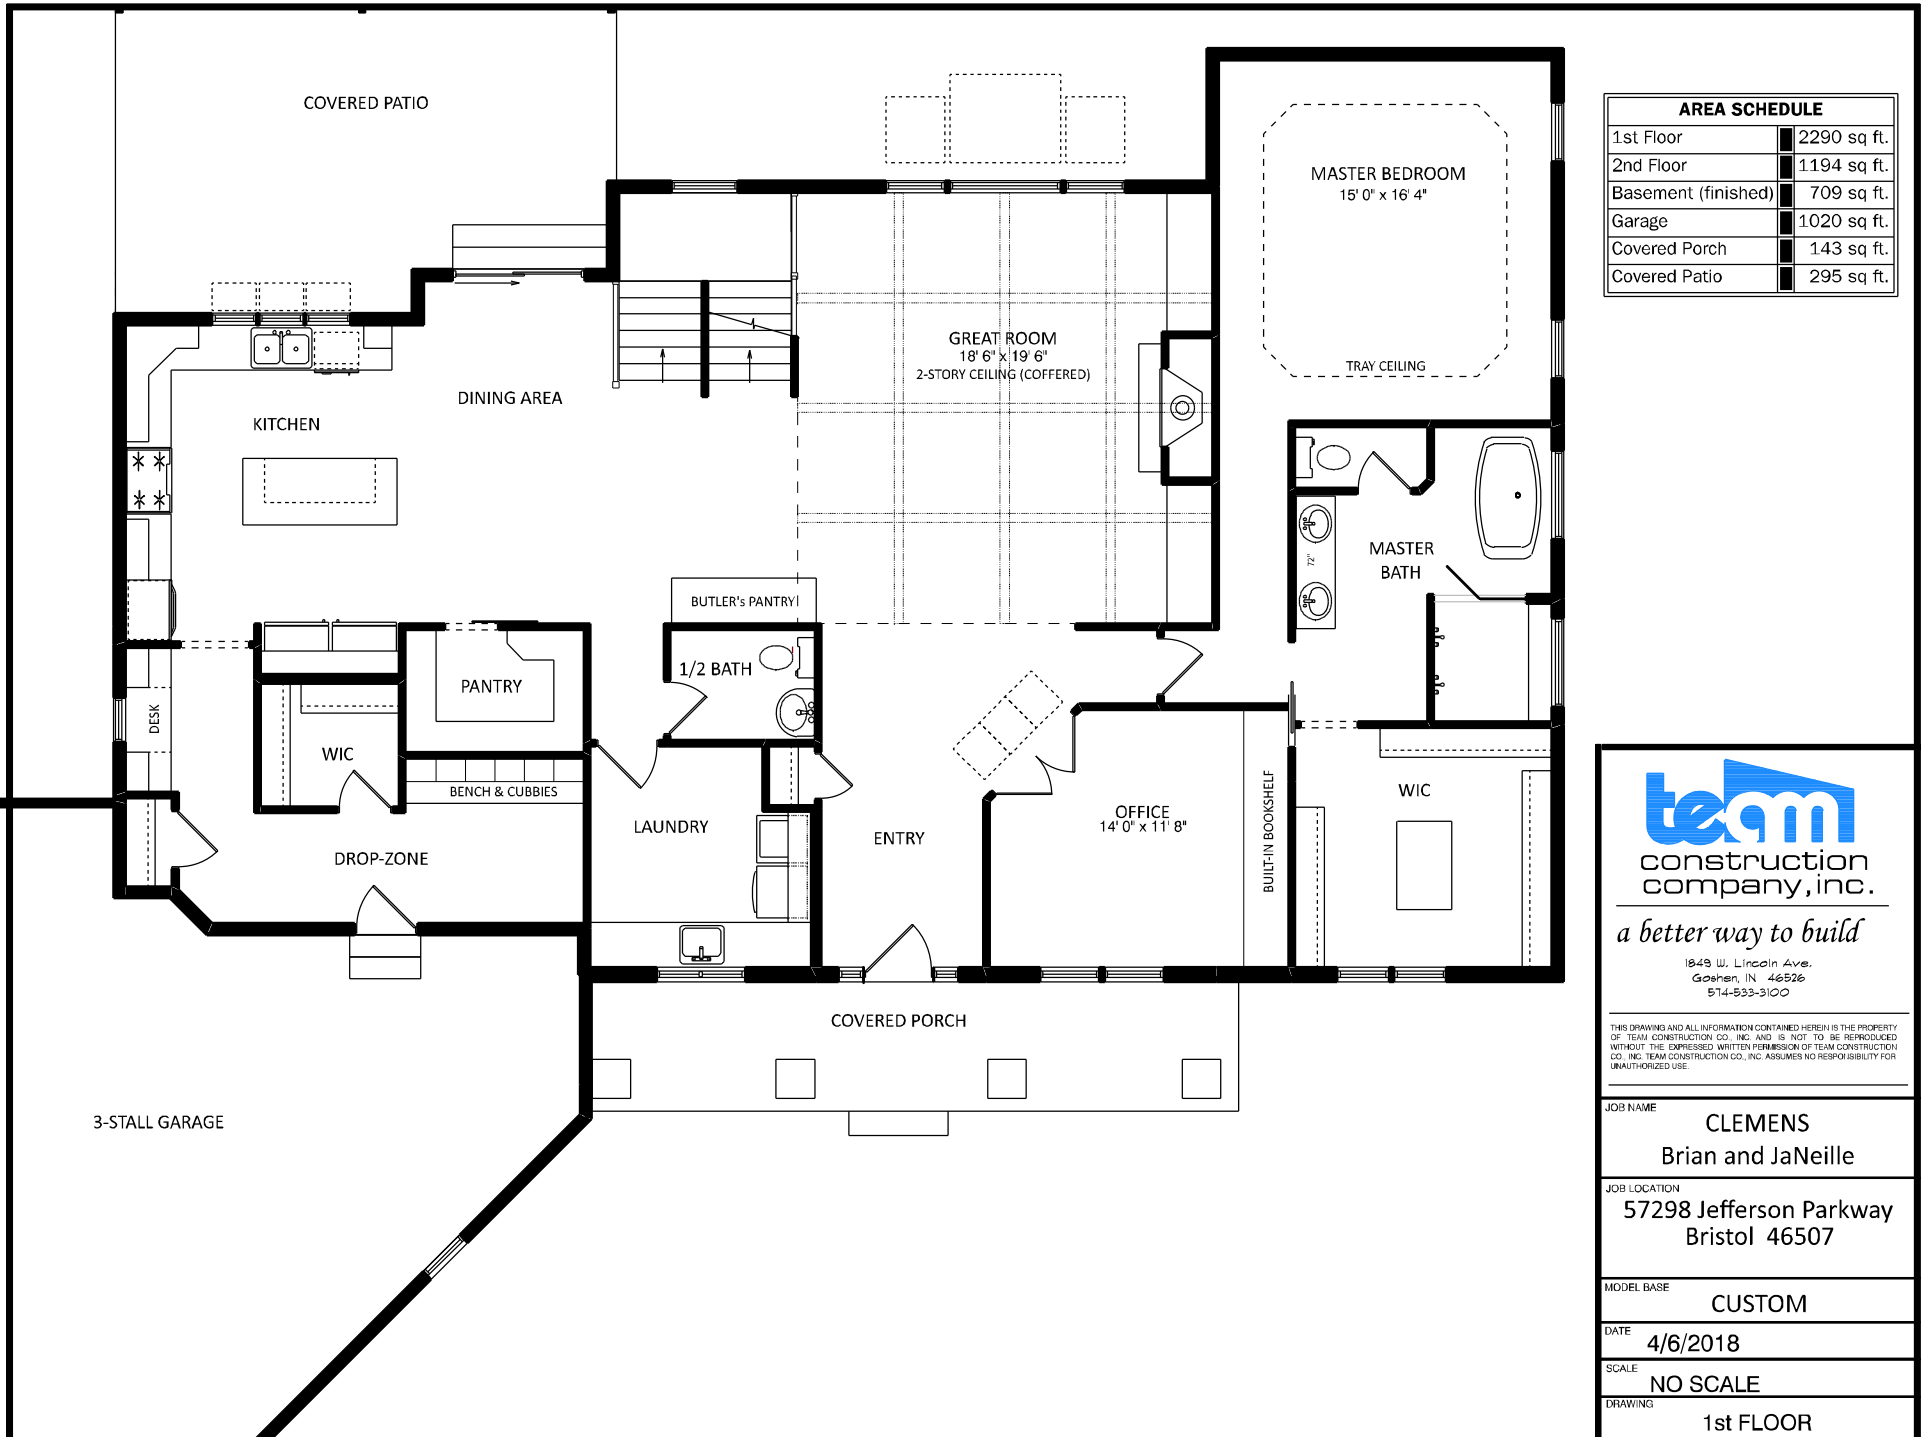

JOB NAME	CLEMENS Brian and JaNeille
JOB LOCATION	57298 Jefferson Parkway Bristol 46507
MODEL BASE	CUSTOM
DATE	4/6/2018
SCALE	NO SCALE
DRAWING	ELEVATIONS

a better way to build

1849 W. Lincoln Ave.
Goshen, IN 46526
574-533-3100