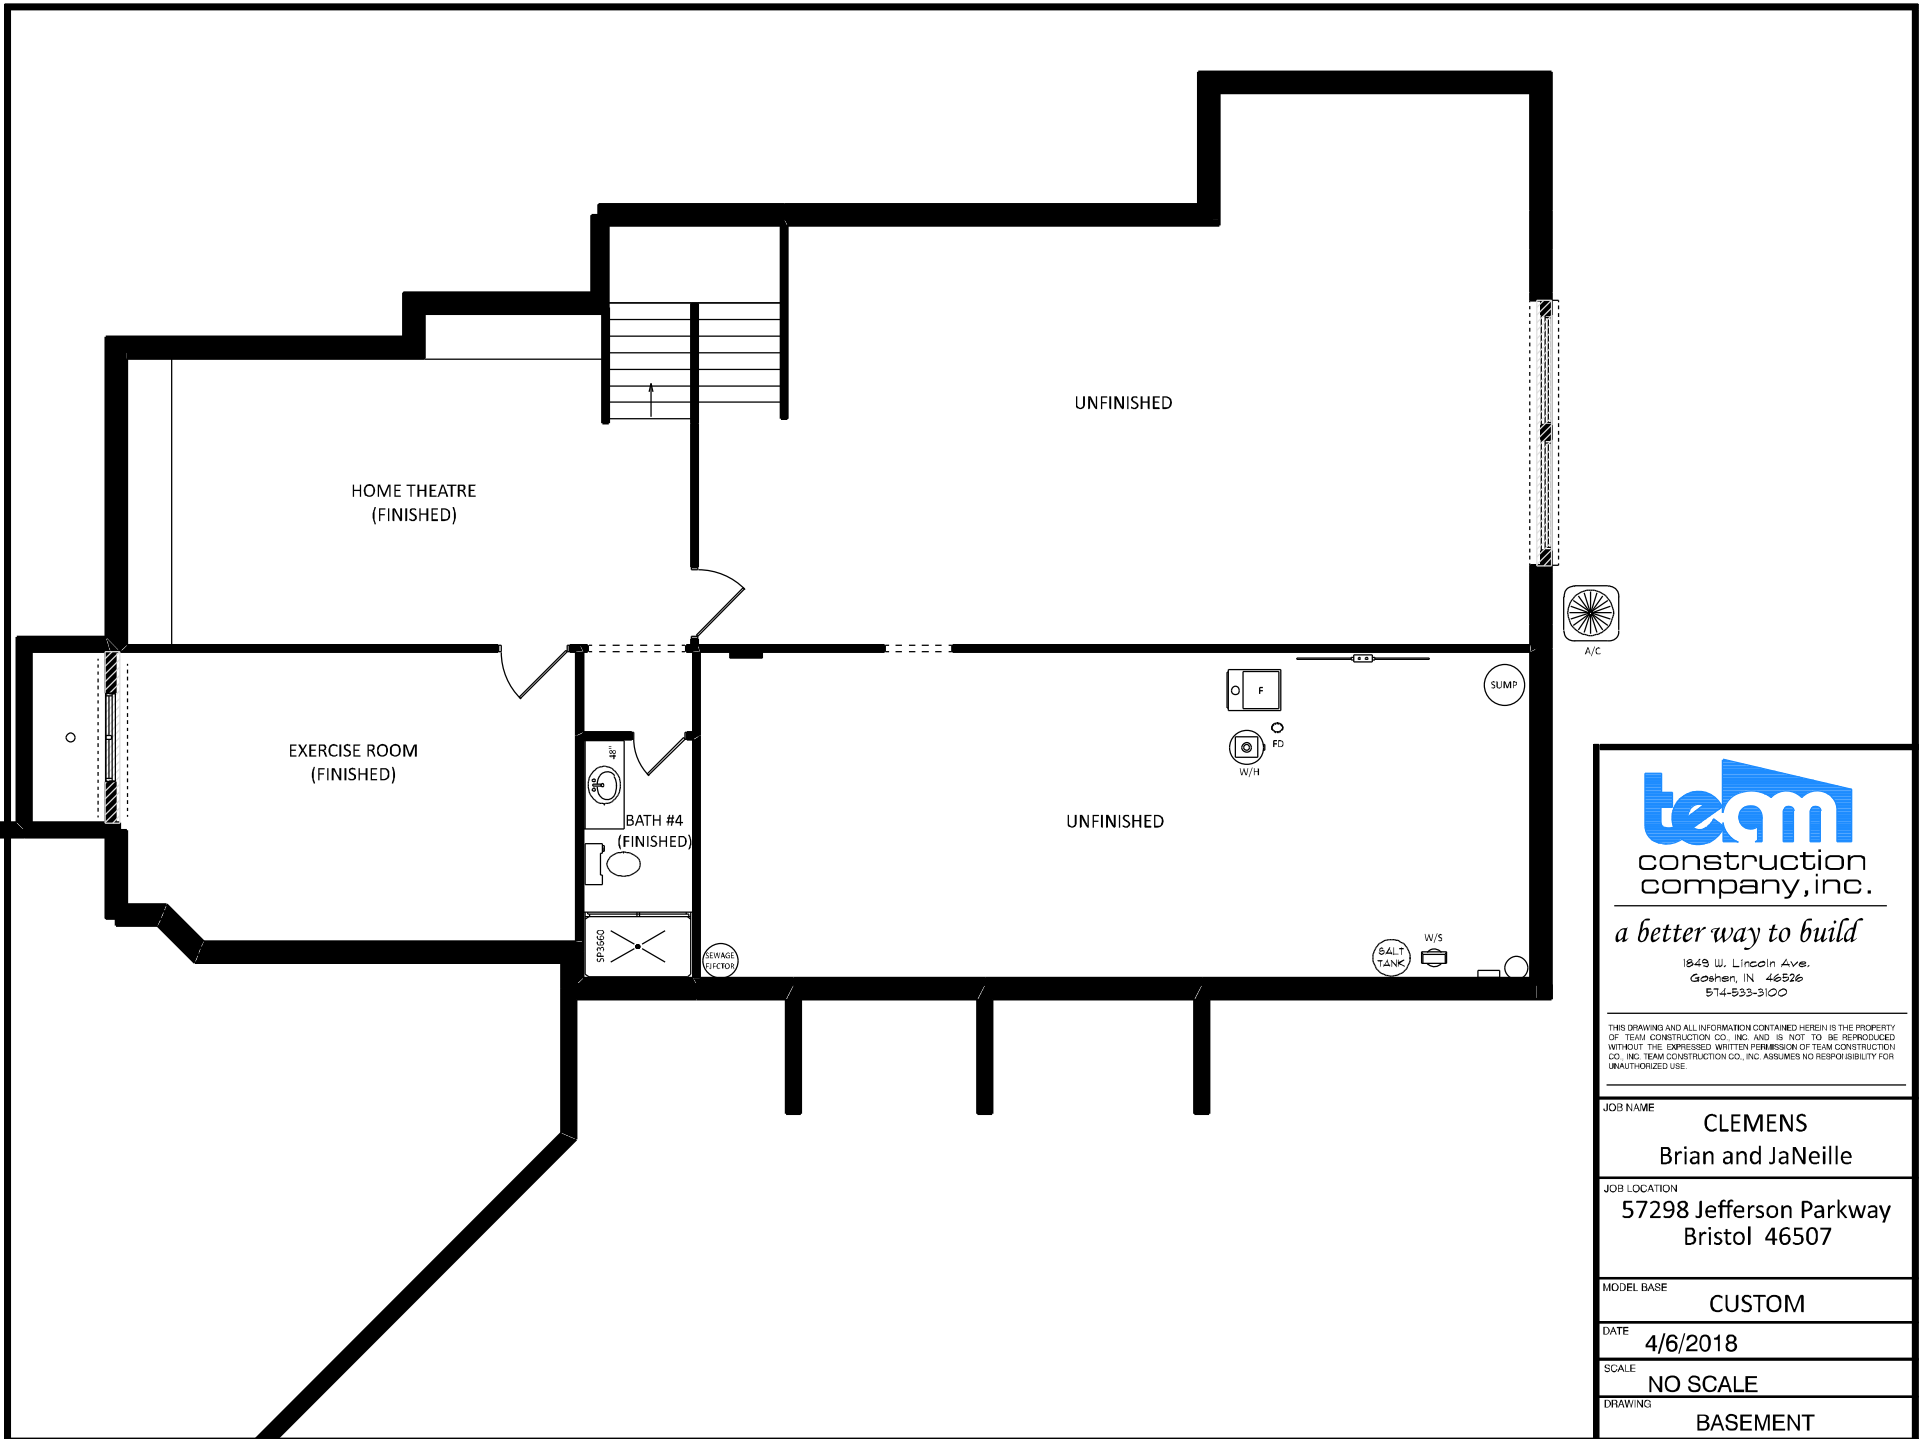

a better way to build

1849 W. Lincoln Ave.
Goshen, IN 46526
514-533-3100

JOB NAME	CLEMENS Brian and JaNeille
JOB LOCATION	57298 Jefferson Parkway Bristol 46507
MODEL BASE	CUSTOM
DATE	4/6/2018
SCALE	NO SCALE
DRAWING	BASEMENT