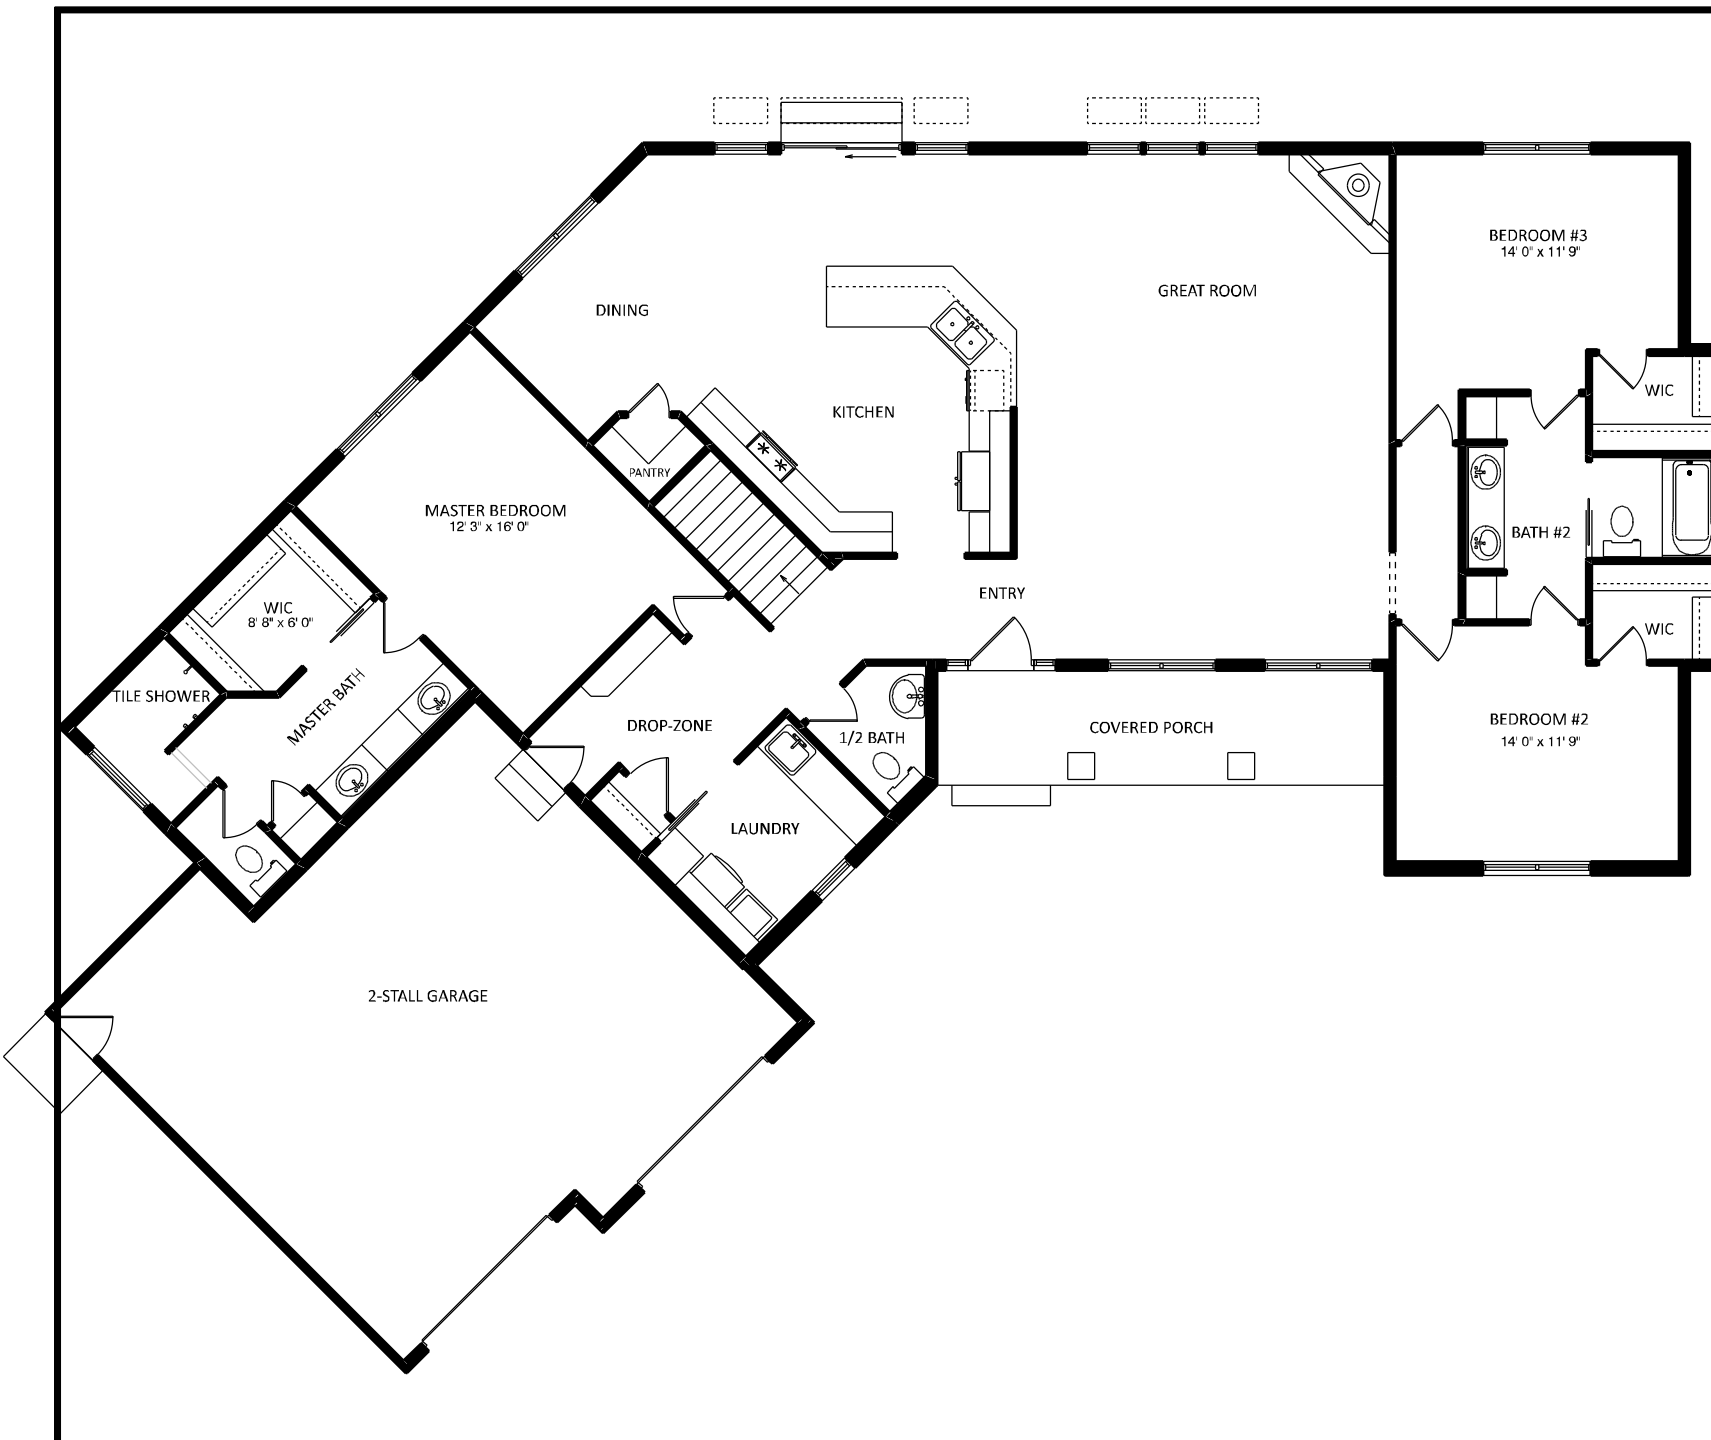

REAR ELEVATION  
 1/2 SCALE

LEFT ELEVATION  
 1/2 SCALE

RIGHT ELEVATION  
 1/2 SCALE

JOB NAME

PEDLER  
 Kris and Doug

JOB LOCATION

County Road 29  
 Middlebury  
 Tadpole Acres Lot #1

MODEL BASE

1st Floor	2220 sq. ft.
Garage	620 sq. ft.
Covered Porch	123 sq. ft.

**JOB NAME**

**PEDLER**  
 Kris and Doug

**JOB LOCATION**

County Road 29  
 Middlebury  
 Tadpole Acres Lot #1

**MODEL BASE**

**CUSTOM**

**DATE**

1/10/2020

**SCALE**

**NO SCALE**

**DRAWING**

**1st FLOOR**

UNFINISHED

UNFINISHED

JOB NAME

NO SCALE

DRAWING

BASEMENT